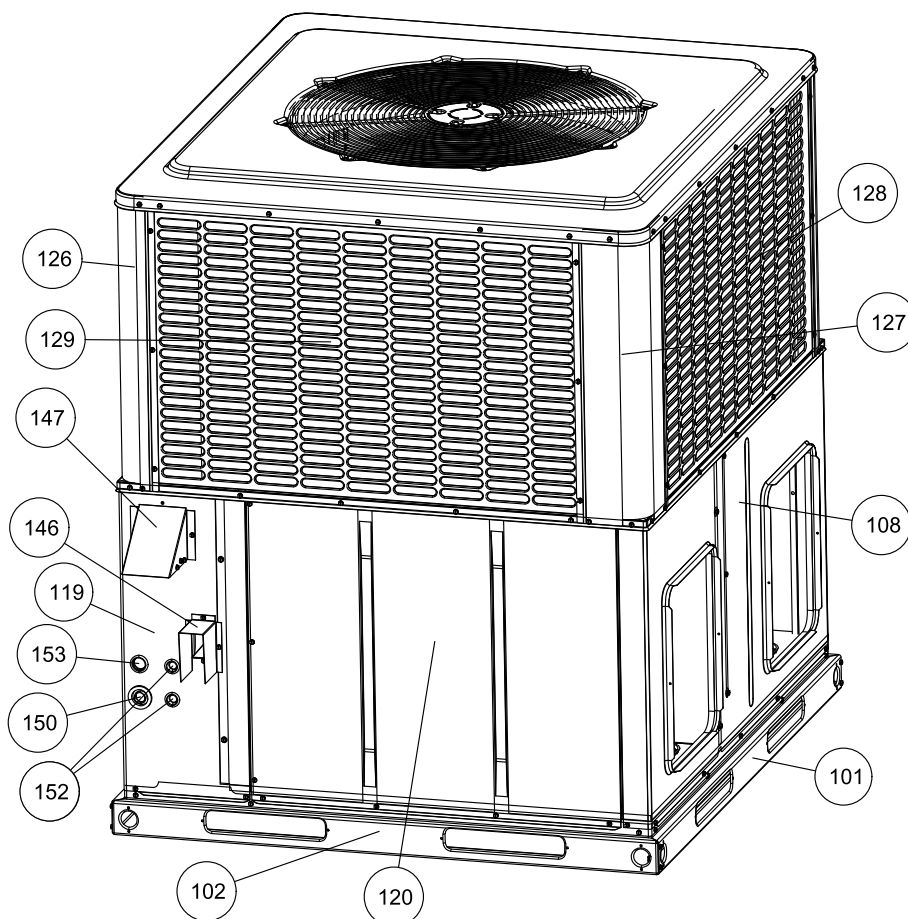

Section : SHEET METAL / CABINET PARTS- BACK

Section	Callout	Replacement Part #	Description	Original Part #	PCG4B48 0654X4	PCG4B48 1004X4	PCG4B60 1004X4	PCG4B60 1254X4	
2B	101	S1-07327986001	BASE RAIL,FRONT & REAR	S1-07327986001	2	2	2	2	
2B	102	S1-07327986002	BASE RAIL,SIDE,LARGE	S1-07327986002	2	2	2	2	
2B	108	S1-37327989001	PANEL,ASSEM,REAR DUCT,LARGE	S1-37327989001	1	1	1	1	
2B	119	S1-37347172001	PNL,ASSEM,UTILITY,GAS,RESPAK	S1-37347172001				1	
2B	120	S1-37347175001	PNL,ASSEM,HEAT EXCH ACCESS,LG,RESPAK	S1-37347175001	1	1	1	1	
2B	126	S1-07346548001	POST,CORNER,RESPAK,16 IN,SMALL,CHAMP	S1-07346548001	2	2			
2B	126	S1-07346549001	POST,CORNER,RESPAK,19 IN,SMALL,CHAMP	S1-07346549001			2	2	
2B	127	S1-07346541001	POST,CORNER,RESPAK,16 IN,LARGE,CHAMP	S1-07346541001	2	2			
2B	127	S1-07346542001	POST,CORNER,RESPAK,19 IN,LARGE,CHAMP	S1-07346542001			2	2	
2B	128	S1-37346527001	GUARD,COIL,RESPAK,16 IN,FRONT&REAR,CHAMP	S1-37346527001	2	2			
2B	128	S1-37346528001	GUARD,COIL,RESPAK,19 IN,FRONT&REAR,CHAMP	S1-37346528001			2	2	
2B	129	S1-37346520001	GUARD,COIL,RESPAK,16 IN,LARGE SIDE,CHAMP	S1-37346520001	2	2			
2B	129	S1-37346521001	GUARD,COIL,RESPAK,19 IN,LARGE SIDE,CHAMP	S1-37346521001			2	2	
2B	147	S1-36393686001	HOOD,RAIN,FLUE,SS,(VENT AIR OUTLET)	S1-36393686001	1	1	1	1