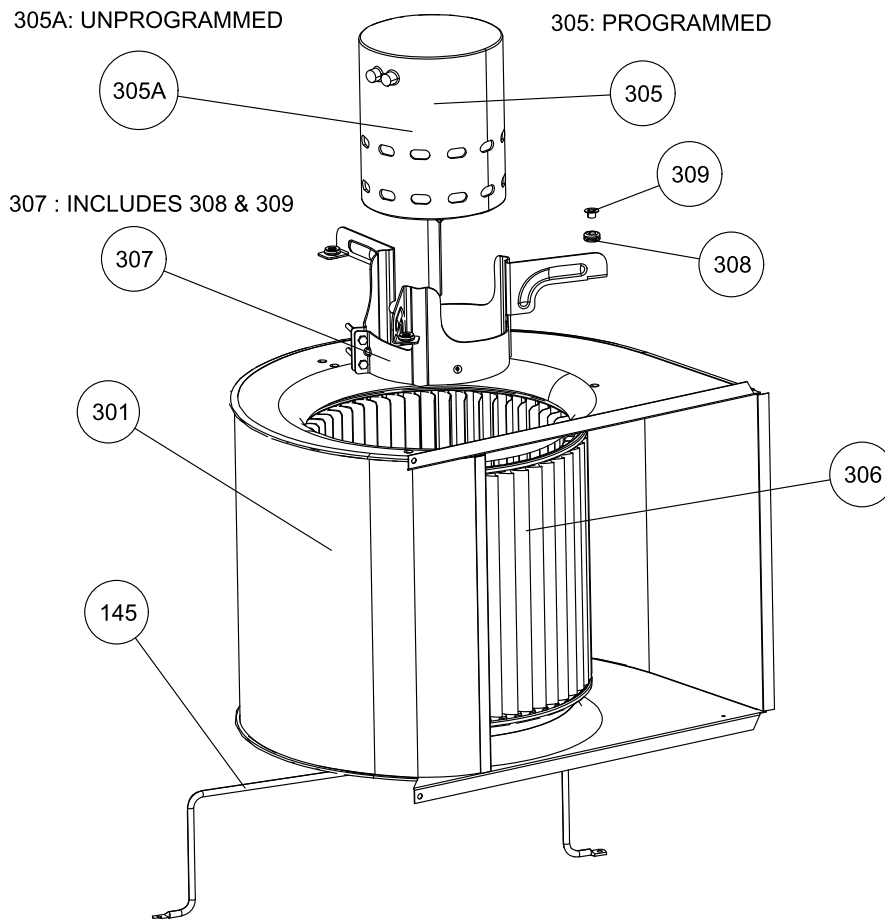

Section : INDOOR BLOWER PARTS

Section	Callout	Replacement Part #	Description	Original Part #	PCG4B48 0654X4	PCG4B48 1004X4	PCG4B60 1004X4	PCG4B60 1254X4	
4	145	S1-02647774000	SUPPORT,BLOWER,10 INCH HOUSING	S1-02647774000	1	1	1	1	
4	301	S1-37347155001	HOUSING,BLOWER,11-10	S1-37347155001	1	1	1	1	
4	305	S1-32436317004	MTR,BLW,PRGRM,1.0,460V,ECM,BROAD OCEAN	S1-32436317004	1				
4	305	S1-32436317005	MTR,BLW,PRGRM,1.0,460V,ECM,BROAD OCEAN	S1-32436317005		1			
4	305	S1-32436317008	MTR,BLW,PRGRM,1.0,460V,ECM,BROAD OCEAN	S1-32436317008			1		
4	305	S1-32436317009	MTR,BLW,PRGRM,1.0,460V,ECM,BROAD OCEAN	S1-32436317009				1	
4	305A	S1-02436317000	MTR,BLW,UNPRGRM,1.0,460V,ECM,BROAD OCEAN	S1-02436317000	1	1	1	1	
4	306	S1-02647767000	WHL,BLW,11 X 10,CCW,1/2 INCH BORE	S1-02647767000	1	1	1	1	
4	307	S1-37319831002	MOUNT,MOTOR KIT	S1-37319831002	1	1	1	1	
4	308	S1-02814740000	GROMMET,NEOPRENE,5/8D X 0.281 MTG	S1-02814740000	3	3	3	3	
4	309	S1-02320541000	FERRULE	S1-02320541000	3	3	3	3	

Suggested stocking items are shown with shaded item number.