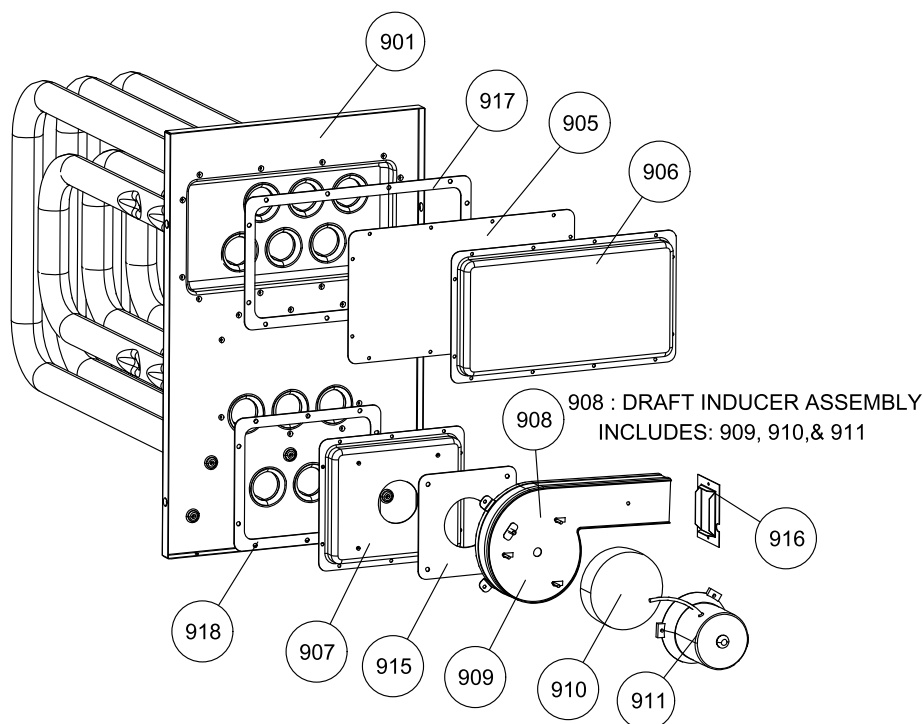

Section : HEAT EXCHANGER

Section	Callout	Replacement Part #	Description	Original Part #	PCG4B48 0654X4	PCG4B48 1004X4	PCG4B60 1004X4	PCG4B60 1254X4	
5A	NS	S1-02635452000	LOW NOX BURNER SCREEN 8 X 8 MESH	S1-02635452000	2	3	3	4	
5A	NS	S1-02811957001	TUBING,0.125 ID,CLEAR SILICONE (M10)	S1-02811957000	1	1	1	1	
5A	NS	S1-07339387001	BRACKET,RESTRICTOR,FLUE..38	S1-07339387001				1	
5A	NS	S1-07339387003	BRACKET,RESTRICTOR,FLUE..75	S1-07339387003		1	1		
5A	NS	S1-07339387004	BRACKET,RESTRICTOR,FLUE..83	S1-07339387004	1				
5A	901	S1-37327997004	HEAT EXCHANGER,LARGE,2P2S	S1-37327997004	1				
5A	901	S1-37327997005	HEAT EXCHANGER,LARGE,3P3S	S1-37327997005		1	1		
5A	901	S1-37327997006	HEAT EXCHANGER,LARGE,4P3S	S1-37327997006				1	
5A	905	S1-07339390001	PANEL,HEAT SHIELD	S1-07339390001	1	1	1	1	
5A	906	S1-07339392002	PAN,COVER	S1-07339392002	1	1	1	1	
5A	907	S1-07327987001	PAN,INDUCER	S1-07327987001	1	1	1	1	
5A	908	S1-37327999002	INDUCER,DRAFT,ASSEM,RES PAC,460V	S1-37327999002	1	1	1	1	
5A	909	S1-02647764000	HOUSING,DRAFT INDUCER	S1-02647764000	1	1	1	1	
5A	910	S1-02647765000	WHL,BLW,VTR,4.5 X 1.33,CCWSE,0.314 BORE	S1-02647765000	1	1	1	1