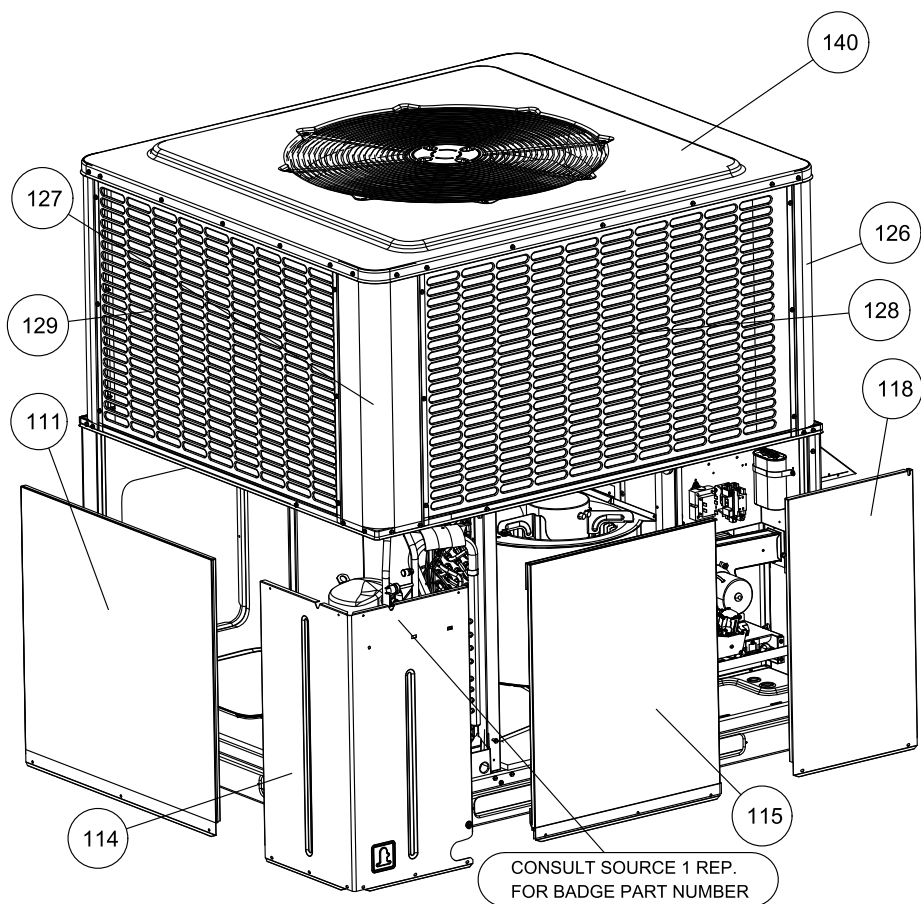

Section : SHEET METAL / CABINET PARTS- FRONT

Section	Callout	Replacement Part #	Description	Original Part #	PCG4B48 0654X4	PCG4B48 1004X4	PCG4B60 1004X4	PCG4B60 1254X4	
2C	111	S1-37327990002	PANEL,ASSEM,COIL & FILTER ACCESS,LARGE	S1-37327990002	1	1	1	1	
2C	114	S1-07339375001	PANEL,COMPRESSOR ACCESS	S1-07339375001	1	1	1	1	
2C	115	S1-37347171001	PNL,ASSEM,ACCESS,BLOWER, RESPAK	S1-37347171001	1	1	1	1	
2C	118	S1-07339498002	PANEL,BURNER,CONTROL ACCESS	S1-07339498002	1	1	1	1	
2C	126	S1-07346548001	POST,CORNER,RESPAK,16 IN,SMALL,CHAMP	S1-07346548001	2	2			
2C	126	S1-07346549001	POST,CORNER,RESPAK,19 IN,SMALL,CHAMP	S1-07346549001			2	2	
2C	127	S1-07346541001	POST,CORNER,RESPAK,16 IN,LARGE,CHAMP	S1-07346541001	2	2			
2C	127	S1-07346542001	POST,CORNER,RESPAK,19 IN,LARGE,CHAMP	S1-07346542001			2	2	
2C	128	S1-37346527001	GUARD,COIL,RESPAK,16 IN,FRONT&REAR,CHAMP	S1-37346527001	2	2			
2C	128	S1-37346528001	GUARD,COIL,RESPAK,19 IN,FRONT&REAR,CHAMP	S1-37346528001			2	2	
2C	129	S1-37346520001	GUARD,COIL,RESPAK,16 IN,LARGE SIDE,CHAMP	S1-37346520001	2	2			
2C	129	S1-37346521001	GUARD,COIL,RESPAK,19 IN,LARGE SIDE,CHAMP	S1-37346521001			2	2	
2C	140	S1-07339378001	PANEL, TOP, LARGE	S1-07339378001	1	1	1	1	

Suggested stocking items are shown with shaded item number.