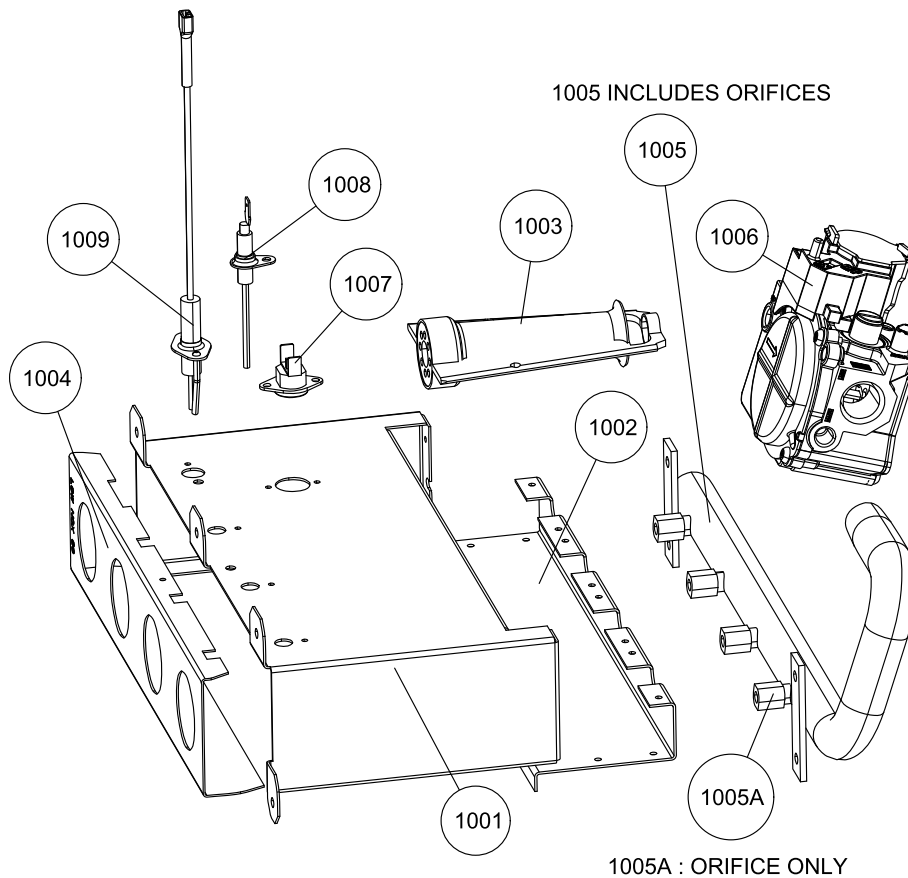

Section : BURNER ASSEMBLY

Section	Callout	Replacement Part #	Description	Original Part #	PCG4B48 0654X4	PCG4B48 1004X4	PCG4B60 1004X4	PCG4B60 1254X4	
5B	NS	S1-37327943001	KIT,BURNER ALIGNMENT BRKT	S1-37327943001	1	1	1	2	
5B	1001	S1-07339370001	BOX,BURNER	S1-07339370001	1	1	1	1	
5B	1002	S1-07339394001	SUPPORT,BURNER	S1-07339394001	1	1	1	1	
5B	1003	S1-02922473000	BURNER,GAS,MAIN,1 TUBE	S1-02922473000	2	3	3	4	
5B	1004	S1-07339384001	RETAINER,LO-NOX	S1-07339384001	1	1	1	1	
5B	1005	S1-02926835000	MANIFOLD,2 BURNER WITH ORIFICES,65K	S1-02926835000	1				
5B	1005	S1-02926837000	MANIFOLD,3 BURNER WITH ORIFICES,100K	S1-02926837000		1	1		
5B	1005	S1-02926839000	MANIFOLD,4 BURNER WITH ORIFICES,125K	S1-02926839000				1	
5B	1006	S1-32544123000	KIT,VLV,GAS,WR SINGLE STAGE,J STYLE	S1-32544123000	1	1	1	1	
5B	1007	S1-02541318000	SWITCH,LIMIT 250 MANUAL RESET	S1-02541318000	1	1	1	1	
5B	1008	S1-02553193000	SENSOR,FLAME,90 DEGREE BEND	S1-02553193000	1	1	1	1	
5B	1009	S1-02547172000	IGNITOR,SPARK	S1-02547172000	1	1	1	1	

Suggested stocking items are shown with shaded item number.