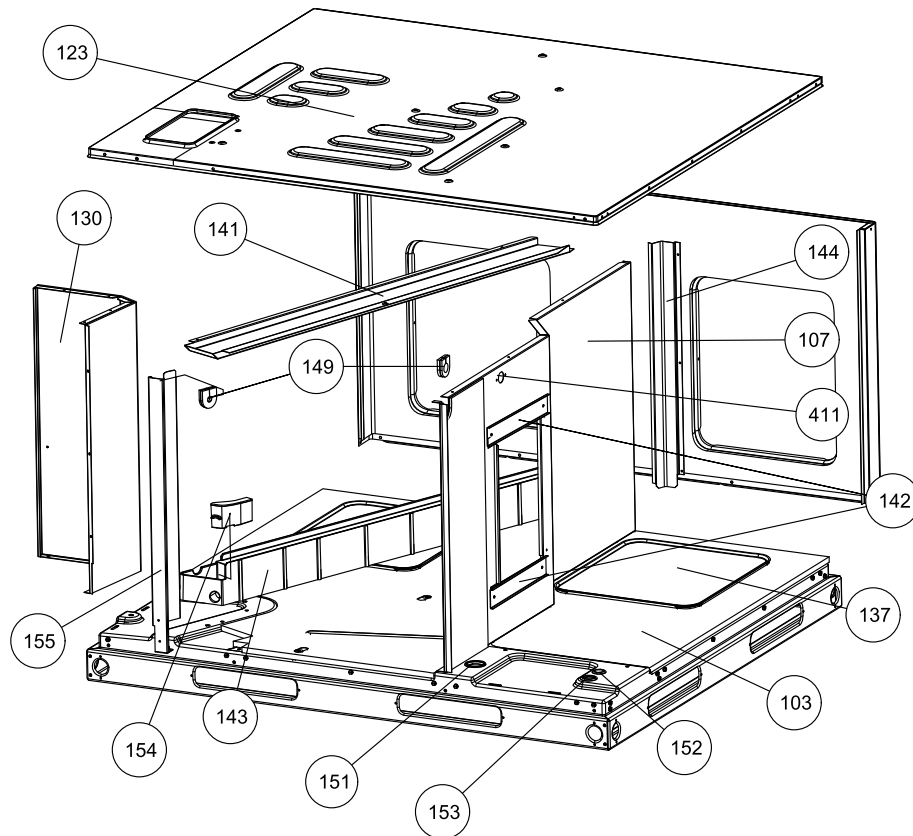

Section : SHEET METAL / INTERIOR PANELS

Section	Callout	Replacement Part #	Description	Original Part #	PCG4B48 0654X4	PCG4B48 1004X4	PCG4B60 1004X4	PCG4B60 1254X4	
2A	NS	S1-07349008001	SHIELD,BURNER	S1-07349008001	1	1	1	1	
2A	NS	S1-02647812000	FILTER,AIR,CLEANABLE,ALUM, 10 X 20 X 1	S1-02647812000	3	3	3	3	
2A	NS	S1-1FF0602	KIT,FILTER FRAME,LFP	S1-1FF0602	1	1	1	1	
2A	103	S1-37327988001	BASE PAN ASSEM,LARGE	S1-37327988001	1	1	1	1	
2A	107	S1-37347186001	DECK,BLOWER,LG 10,RESPAK	S1-37347186001	1	1	1	1	
2A	123	S1-37347177001	PNL,ASSEM,MID PAN,LG,RESPAK	S1-37347177001	1	1	1	1	
2A	130	S1-37347178001	PNL,ASSEM,COMPRESSOR BARRIER,RESPAK	S1-37347178001	1	1	1	1	
2A	137	S1-37327995002	PANEL ASSEM,DUCT COVER,14X16	S1-37327995002	2	2	2	2	
2A	141	S1-07339388001	PANEL,COIL BLOCKOFF,LARGE	S1-07339388001	1	1	1	1	
2A	142	S1-07339386001	BRACKET,BLOWER RETAINER	S1-07339386001	2	2	2	2	
2A	143	S1-37339497002	DRAIN PAN ASSEM,RESPAK,LG	S1-37339497002	1	1	1	1	
2A	144	S1-37347185001	PNL,COIL BLOCKOFF REAR,RESPAK	S1-37347185001	1	1	1	1	
2A	149	S1-02530823001	GROMMET,D,SPLIT,0.5 DIAMETER	S1-02530823001	2	2	2	2	
2A	151	S1-02814787000	GROMMET,1-5/8 INCH	S1-02814787000	1	1	1	1