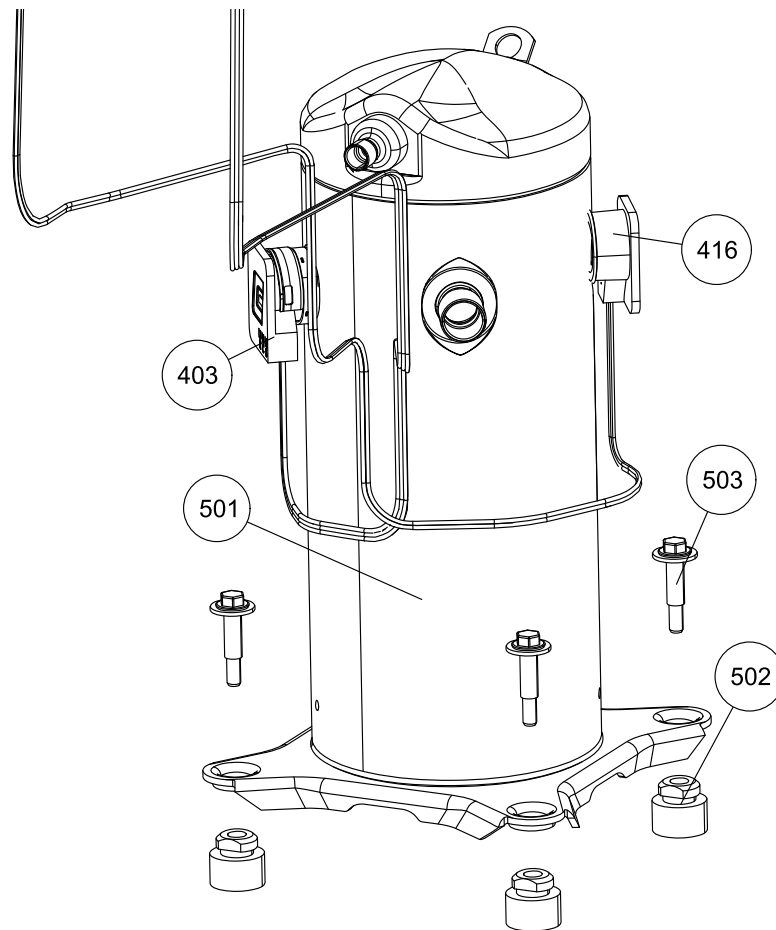

Section : COMPRESSOR

Section	Callout	Replacement Part #	Description	Original Part #	PCG4B48 0654X4	PCG4B48 1004X4	PCG4B60 1004X4	PCG4B60 1254X4	
12	403	S1-02552059000	HARNESS,COMPRESSOR,LG,3 PH	S1-02552059000	1	1	1	1	
12	501	S1-01505180004	COMPR,SCROLL,460-3-60,POE	S1-01505180004			1	1	
12	501	S1-01505255004	COMPR,SCROLL,460-3-60,R-410A,POE	S1-01505255004	1	1			
12	502	S1-02809519000	ISOLATOR,COMPRESSOR	S1-02809519000	4	4	4	4	

Suggested stocking items are shown with shaded item number.