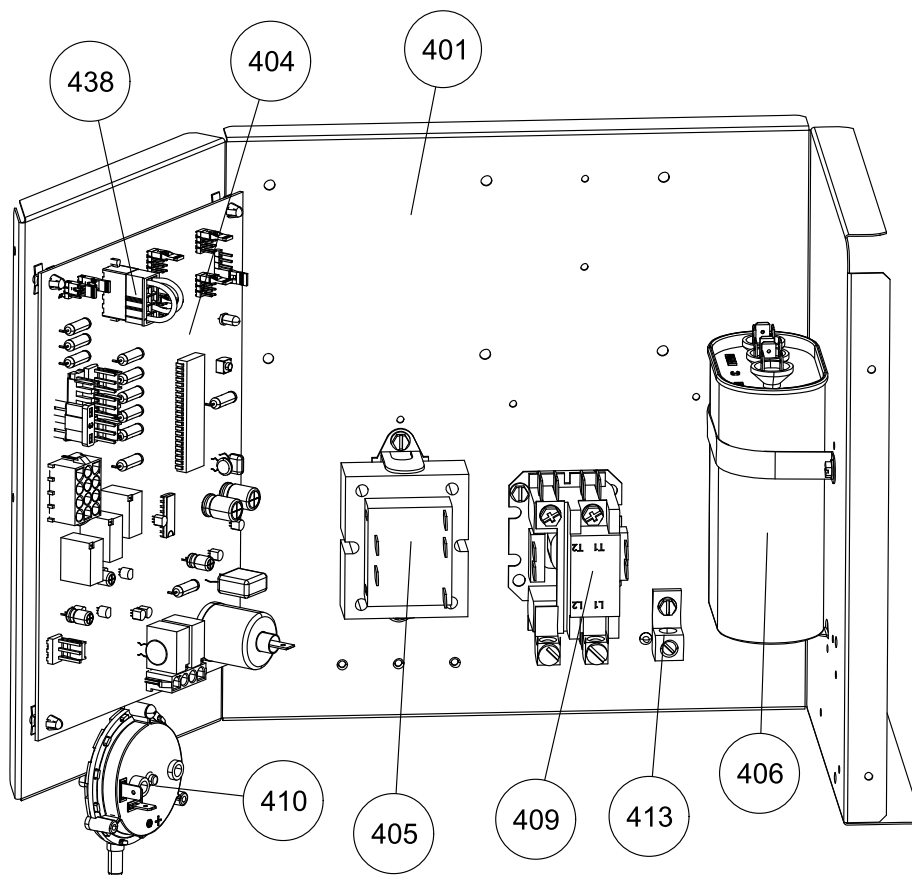

Section	Description
1	ELECTRICAL BOX / CONTROLS
2	SHEET METAL / CABINET PARTS
2A	SHEET METAL / INTERIOR PANELS
2B	SHEET METAL / CABINET PARTS- BACK
2C	SHEET METAL / CABINET PARTS- FRONT
3	REFRIGERATION SYSTEM
4	INDOOR BLOWER PARTS
5A	HEAT EXCHANGER
5B	BURNER ASSEMBLY
6	ROOF ASSEM / OUTDOOR FAN AND MOTOR PARTS
8	MISCELLANEOUS
9	WIRING DIAGRAM / VFD PARAMETER
10	HARNESSES
12	COMPRESSOR

Section : ELECTRICAL BOX / CONTROLS

Section	Callout	Replacement Part #	Description	Original Part #	PCG4B48 0654X4	PCG4B48 1004X4	PCG4B60 1004X4	PCG4B60 1254X4	
1	NS	S1-02436318000	RELAY,120V,SPST NO	S1-02436318000	1	1	1	1	
1	NS	S1-02527138000	HARNESS,WIRING,460/120 PCG	S1-02527138000	1	1	1	1	
1	NS	S1-02547174000	HARNESS,MAIN WIRING	S1-02547174000	1	1	1	1	
1	404	S1-03103482000	BOARD,CONTROL,SS,DSI	S1-03103482000	1	1	1	1	
1	405	S1-02525974700	TRNSF,460V,24V/75VA,50/60HZ	S1-02525974700	1	1	1	1	
1	405	S1-02527137000	TRANSFORMER,480V,120V,50/60HZ	S1-02527137000	1	1	1	1	
1	406	S1-02420063700	CAP,RUN SINGLE,7.5MFD,440,FLAT	S1-02435813000	1	1	1	1	
1	410	S1-02436217000	SWITCH,PRES,AIR,0.20 IWC ON FALL,SPNO	S1-02436217000	1	1	1	1	
1	413	S1-02521798000	LUG,GROUND,ELECTRICAL ALUMINUM 1.06 X .5	S1-02521798000	1	1	1	1	