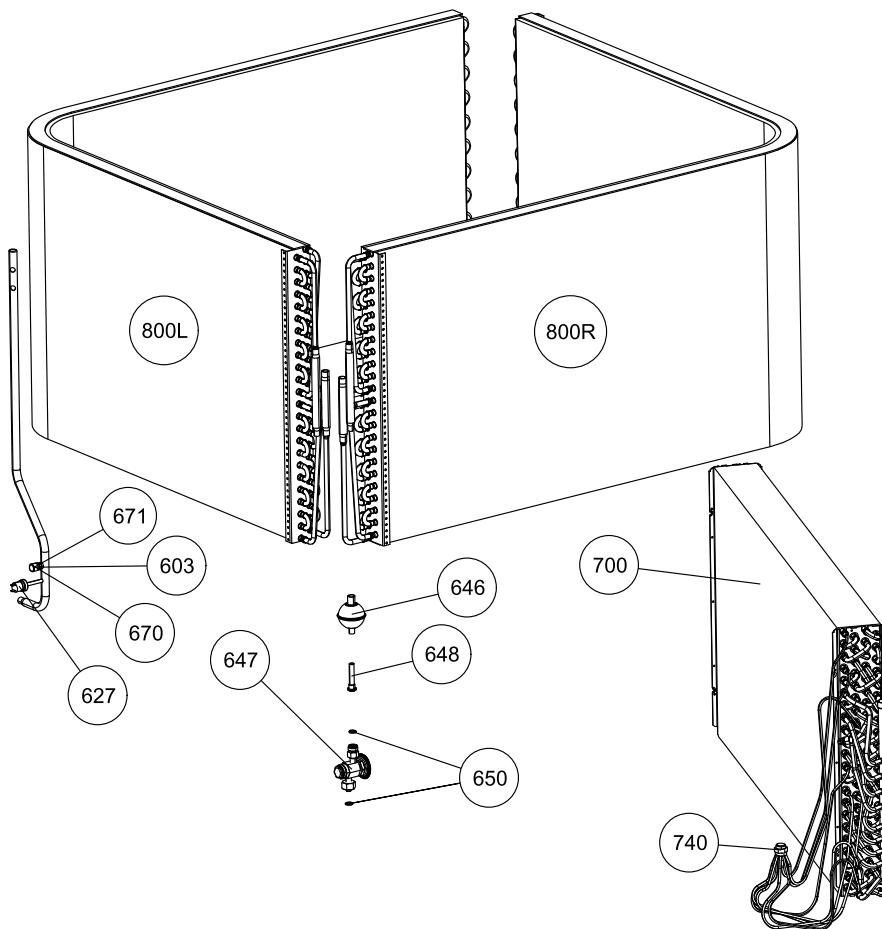

Section : REFRIGERATION SYSTEM

Section	Callout	Replacement Part #	Description	Original Part #	PCG4B48 0654X4	PCG4B48 1004X4	PCG4B60 1004X4	PCG4B60 1254X4	
3	627	S1-02552057000	SWITCH,PRES,REFRIG,650/450 (O/C),PSIG	S1-02552057000	1	1	1	1	
3	646	S1-400437	FILTER-DRIER,LIQUID 1/2 ODF,21 SQ IN	S1-400437	1	1	1	1	
3	647	S1-02552065000	VLV,TXV,CHAT X CHAT,83.7 PSIG,SPORLAN	S1-02552065000	1	1			
3	647	S1-02552066000	VLV,TXV,CHAT X CHAT,97.0 PSIG,SPORLAN	S1-02552066000			1	1	
3	650	S1-02131419000	WASHER,TXV	S1-02131419000	1	1	1	1	
3	670	S1-02202475700	CORE,VLV,V PORT (M10)	S1-02202475700	2	2	2	2	
3	671	S1-02310745000	CAP,SEAL,KNURLED 7/1	S1-02310745000	2	2	2	2	
3	700	S1-37347159001	COIL,ASSEM,EVAP,W/DIST,3R, 40.9 IN,16 FPI	S1-37347159001	1	1			
3	700	S1-37347160001	COIL,ASSEM,EVAP,W/DIST,4R, 40.9 IN,16 FPI	S1-37347160001			1	1	
3	800L	S1-37347167001	COIL,ASSEM,OUTDOOR,2R,16.0 IN,22 FPI,LH	S1-37347167001	1	1			
3	800L	S1-37347169001	COIL,ASSEM,OUTDOOR,2R,19.2 IN,22 FPI,LH	S1-37347169001			1	1	
3	800R	S1-37347168001	COIL,ASSEM,OUTDOOR,2R,16.0 IN,22 FPI,RH	S1-37347168001	1	1			
3	800R	S1-37347170001	COIL,ASSEM,OUTDOOR,2R,19.2 IN,22 FPI,RH	S1-37347170001			1	1	

Suggested stocking items are shown with shaded item number.